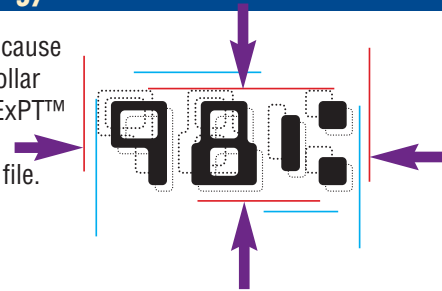

ExPT™ Exact Positioning Technology

A MICR line out of alignment is one cause of rejected checks, a multi-million dollar problem for banks and companies. ExPT™ allows users to precisely adjust the MICR line without affecting the data file.

Available on all TROY IRD series printers.

Built-in Secure Encryption and Decryption

Data security is critical in a distributed printing application. TROY's encryption/decryption technology "unlocks" and prints the data only when it is received at the TROY printer.

Available on TROY IRD Secure Ex printers.

TROY MICR Toner Cartridge

For maximum reliability and low operating cost, only TROY:

- Formulates MICR toner for each printer according to world-wide banking standards
- Manufactures and fills MICR toner in all new OEM cartridges
- Quality controls MICR toner manufacturing and cartridge filling in an ISO 9001:2000 certified facility
- Provides the **TROY Quality Guarantee** And TROY MICR toners will NOT void the manufacturer's warranty
- HP Tested and Certified